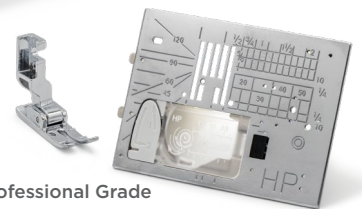

Optic Magnifier Set
 (20/40/60)

HP Professional Grade
 Needle Plate and HP Foot

Extra-Wide Extension Table
 with Accessory Drawer

Valid only in Canada. All offers valid Nov 1 to Dec 31, 2024 only at participating Janome Canada authorized dealers. Offers based on Manufacturer's Suggested Retail Price (MSRP). May not be combined with any other offer. Price subject to change without notice. Void where prohibited.